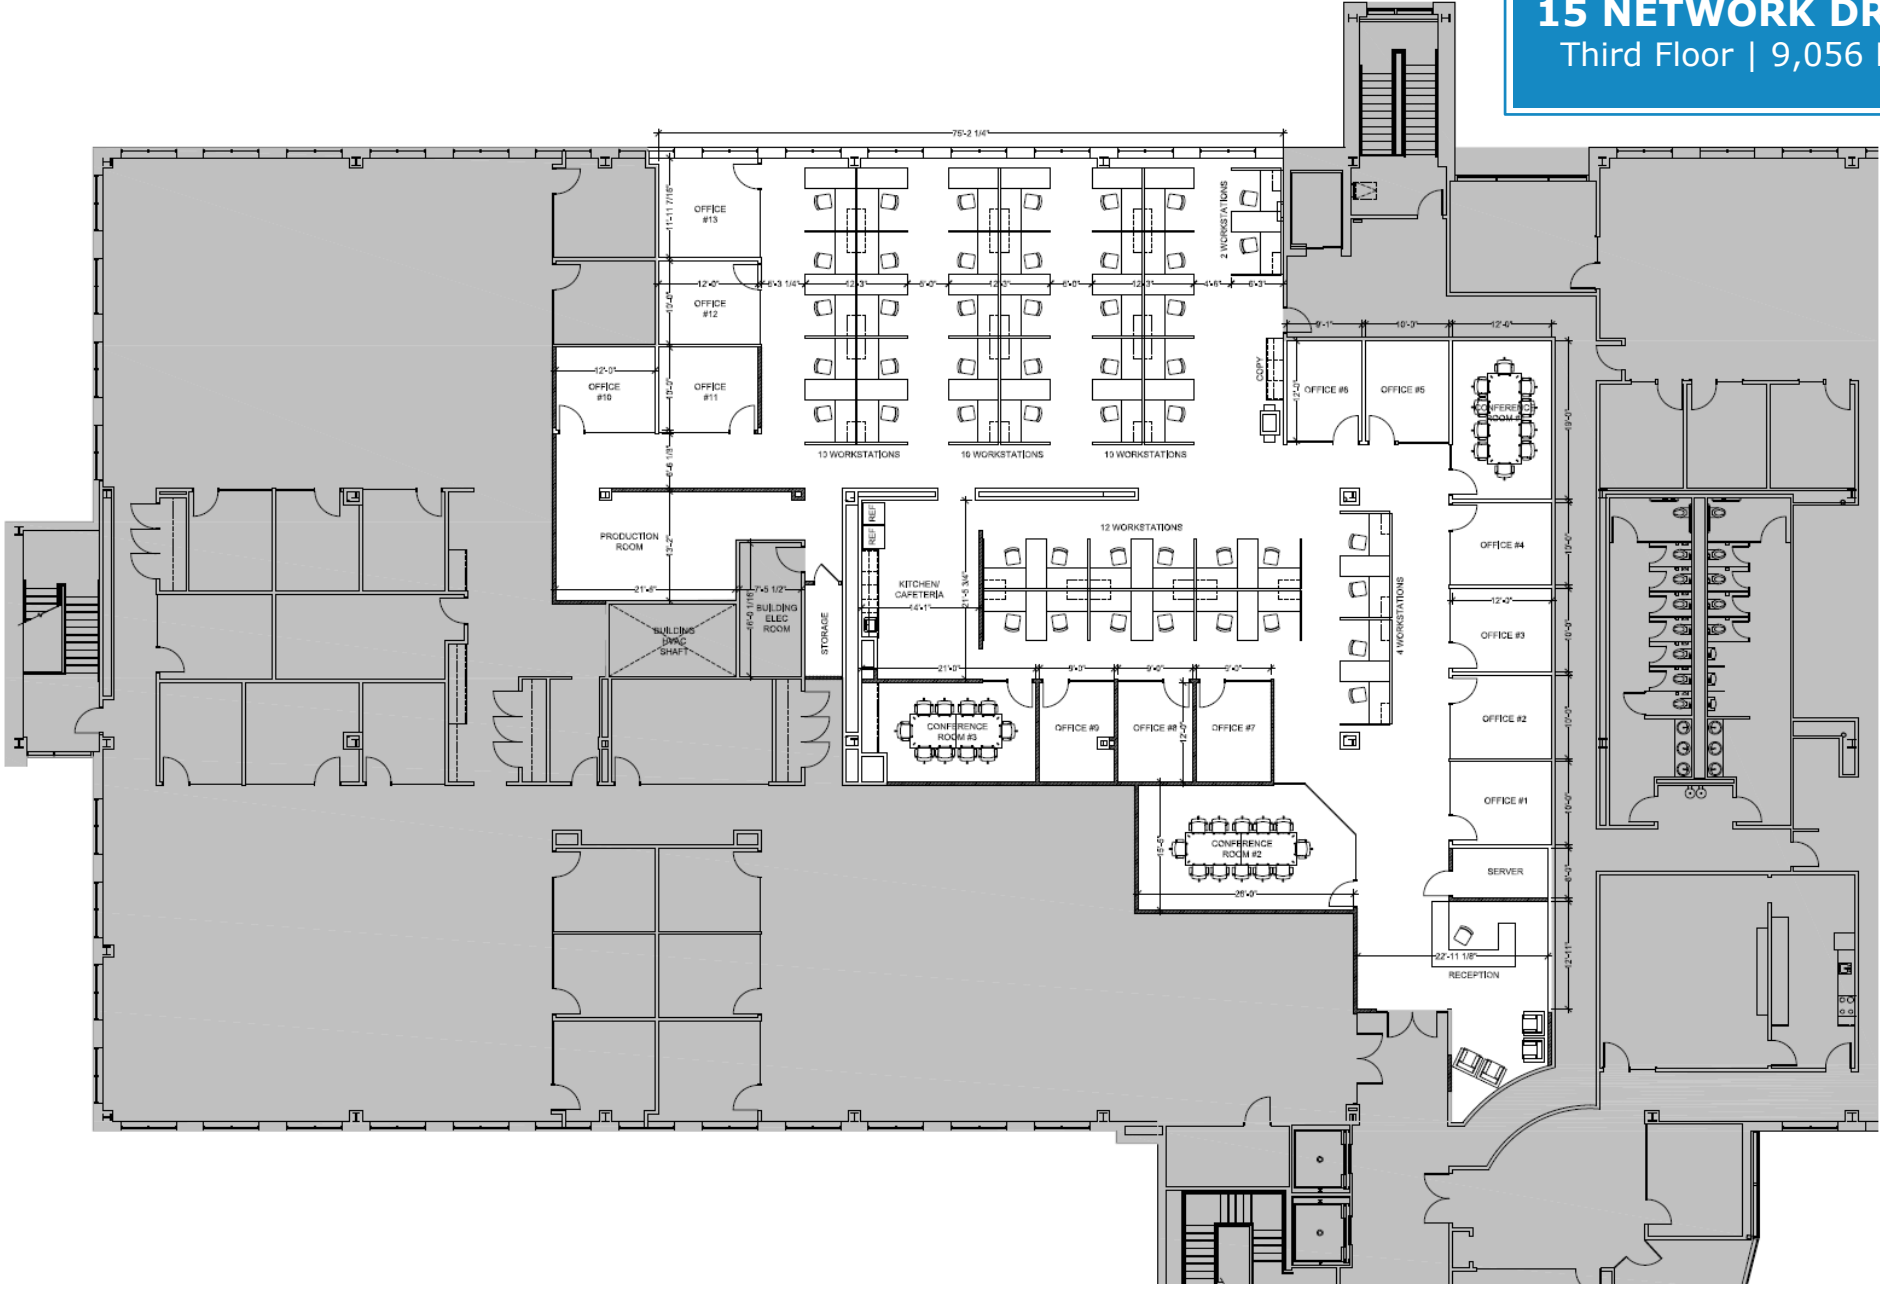

**NETWORK  
DRIVE**  
AT NORTHWEST PARK

**15 NETWORK DRIVE**  
Third Floor | 38,548 RSF

**15 NETWORK DRIVE**  
Third Floor | 9,056 RSF

**NETWORK  
DRIVE**  
AT NORTHWEST PARK

**15 NETWORK DRIVE**  
Third Floor | 13,263 RSF

**15 NETWORK DRIVE**  
Third Floor | 16,582 RSF