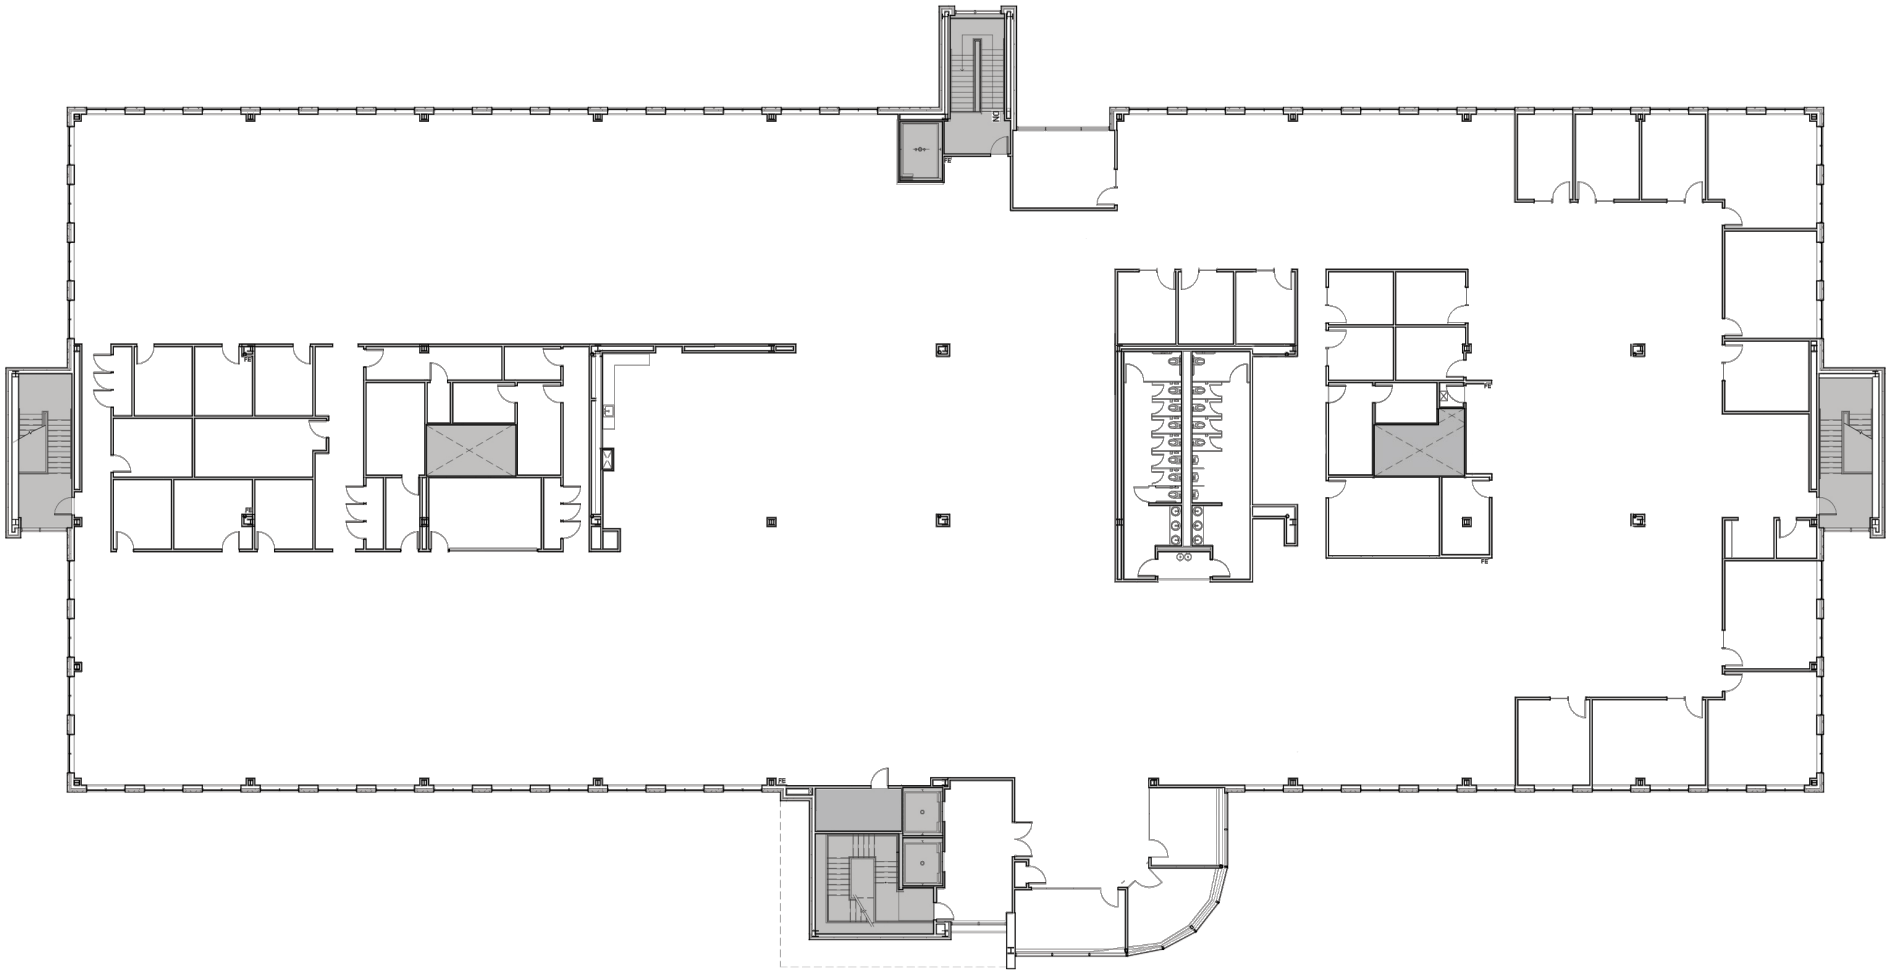

**NETWORK  
DRIVE**  
AT NORTHWEST PARK

**15 NETWORK DRIVE**  
Third Floor | 38,548 RSF

**15 NETWORK DRIVE**  
Third Floor | 9,056 RSF

**NETWORK  
DRIVE**  
AT NORTHWEST PARK

**15 NETWORK DRIVE**  
Third Floor | 13,263 RSF

**15 NETWORK DRIVE**  
Third Floor | 16,582 RSF