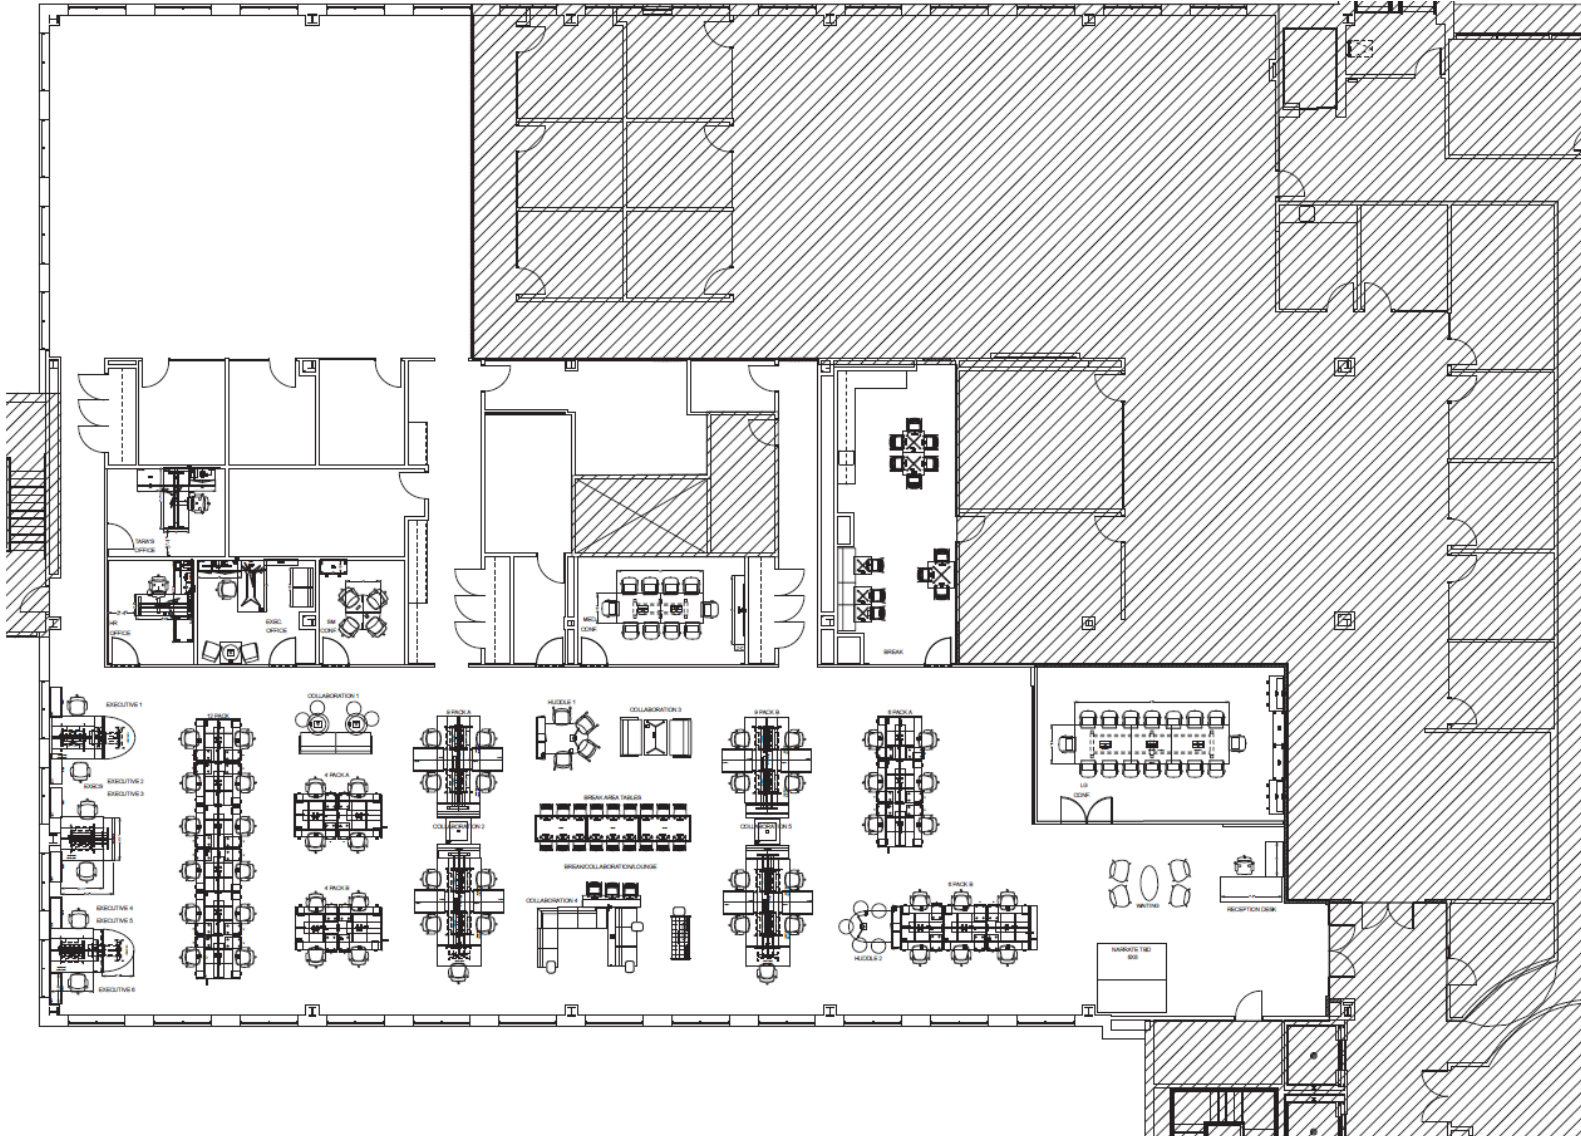

**NETWORK  
DRIVE**  
AT NORTHWEST PARK

**15 NETWORK DRIVE**  
Third Floor | 38,548 RSF

**15 NETWORK DRIVE**  
Third Floor | 9,056 RSF

**NETWORK  
DRIVE**  
AT NORTHWEST PARK

**15 NETWORK DRIVE**  
Third Floor | 13,263 RSF

**15 NETWORK DRIVE**  
Third Floor | 16,582 RSF