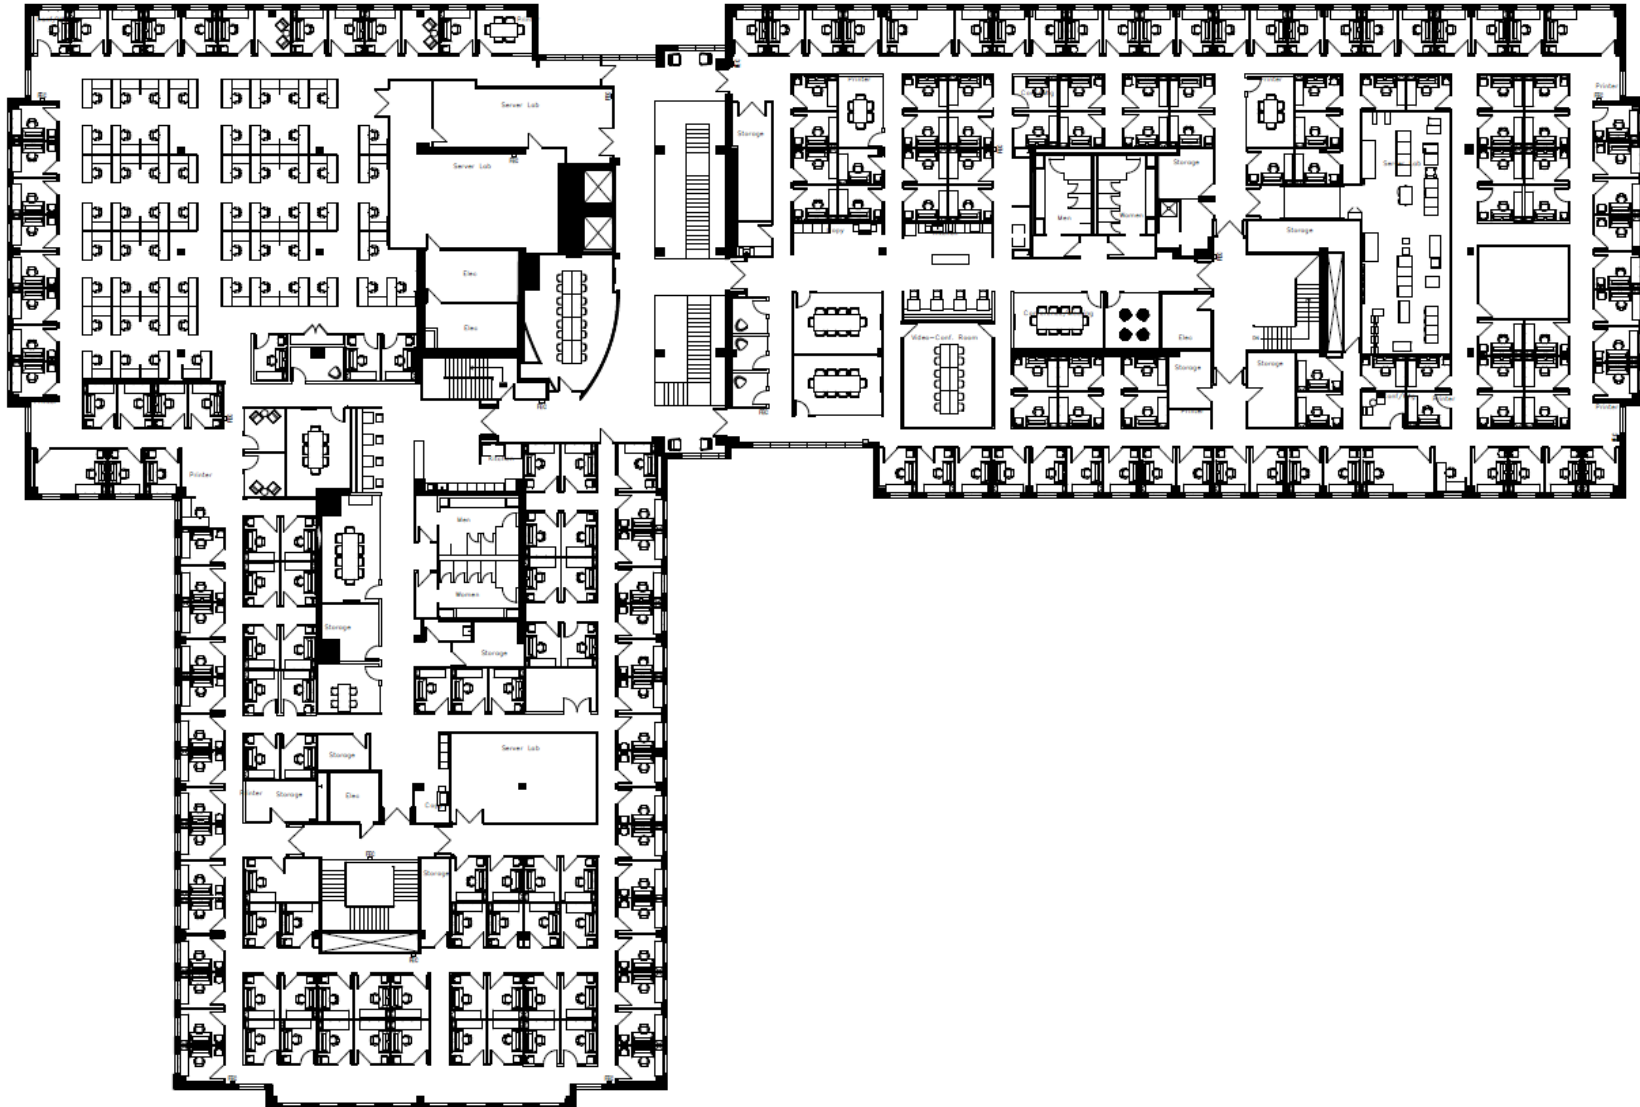

**NETWORK
DRIVE**
AT NORTHWEST PARK

95 NETWORK DRIVE
Fourth Floor | 50,970 RSF
As-Built

**NETWORK
DRIVE**
AT NORTHWEST PARK

95 NETWORK DRIVE
Fourth Floor | 50,970 RSF